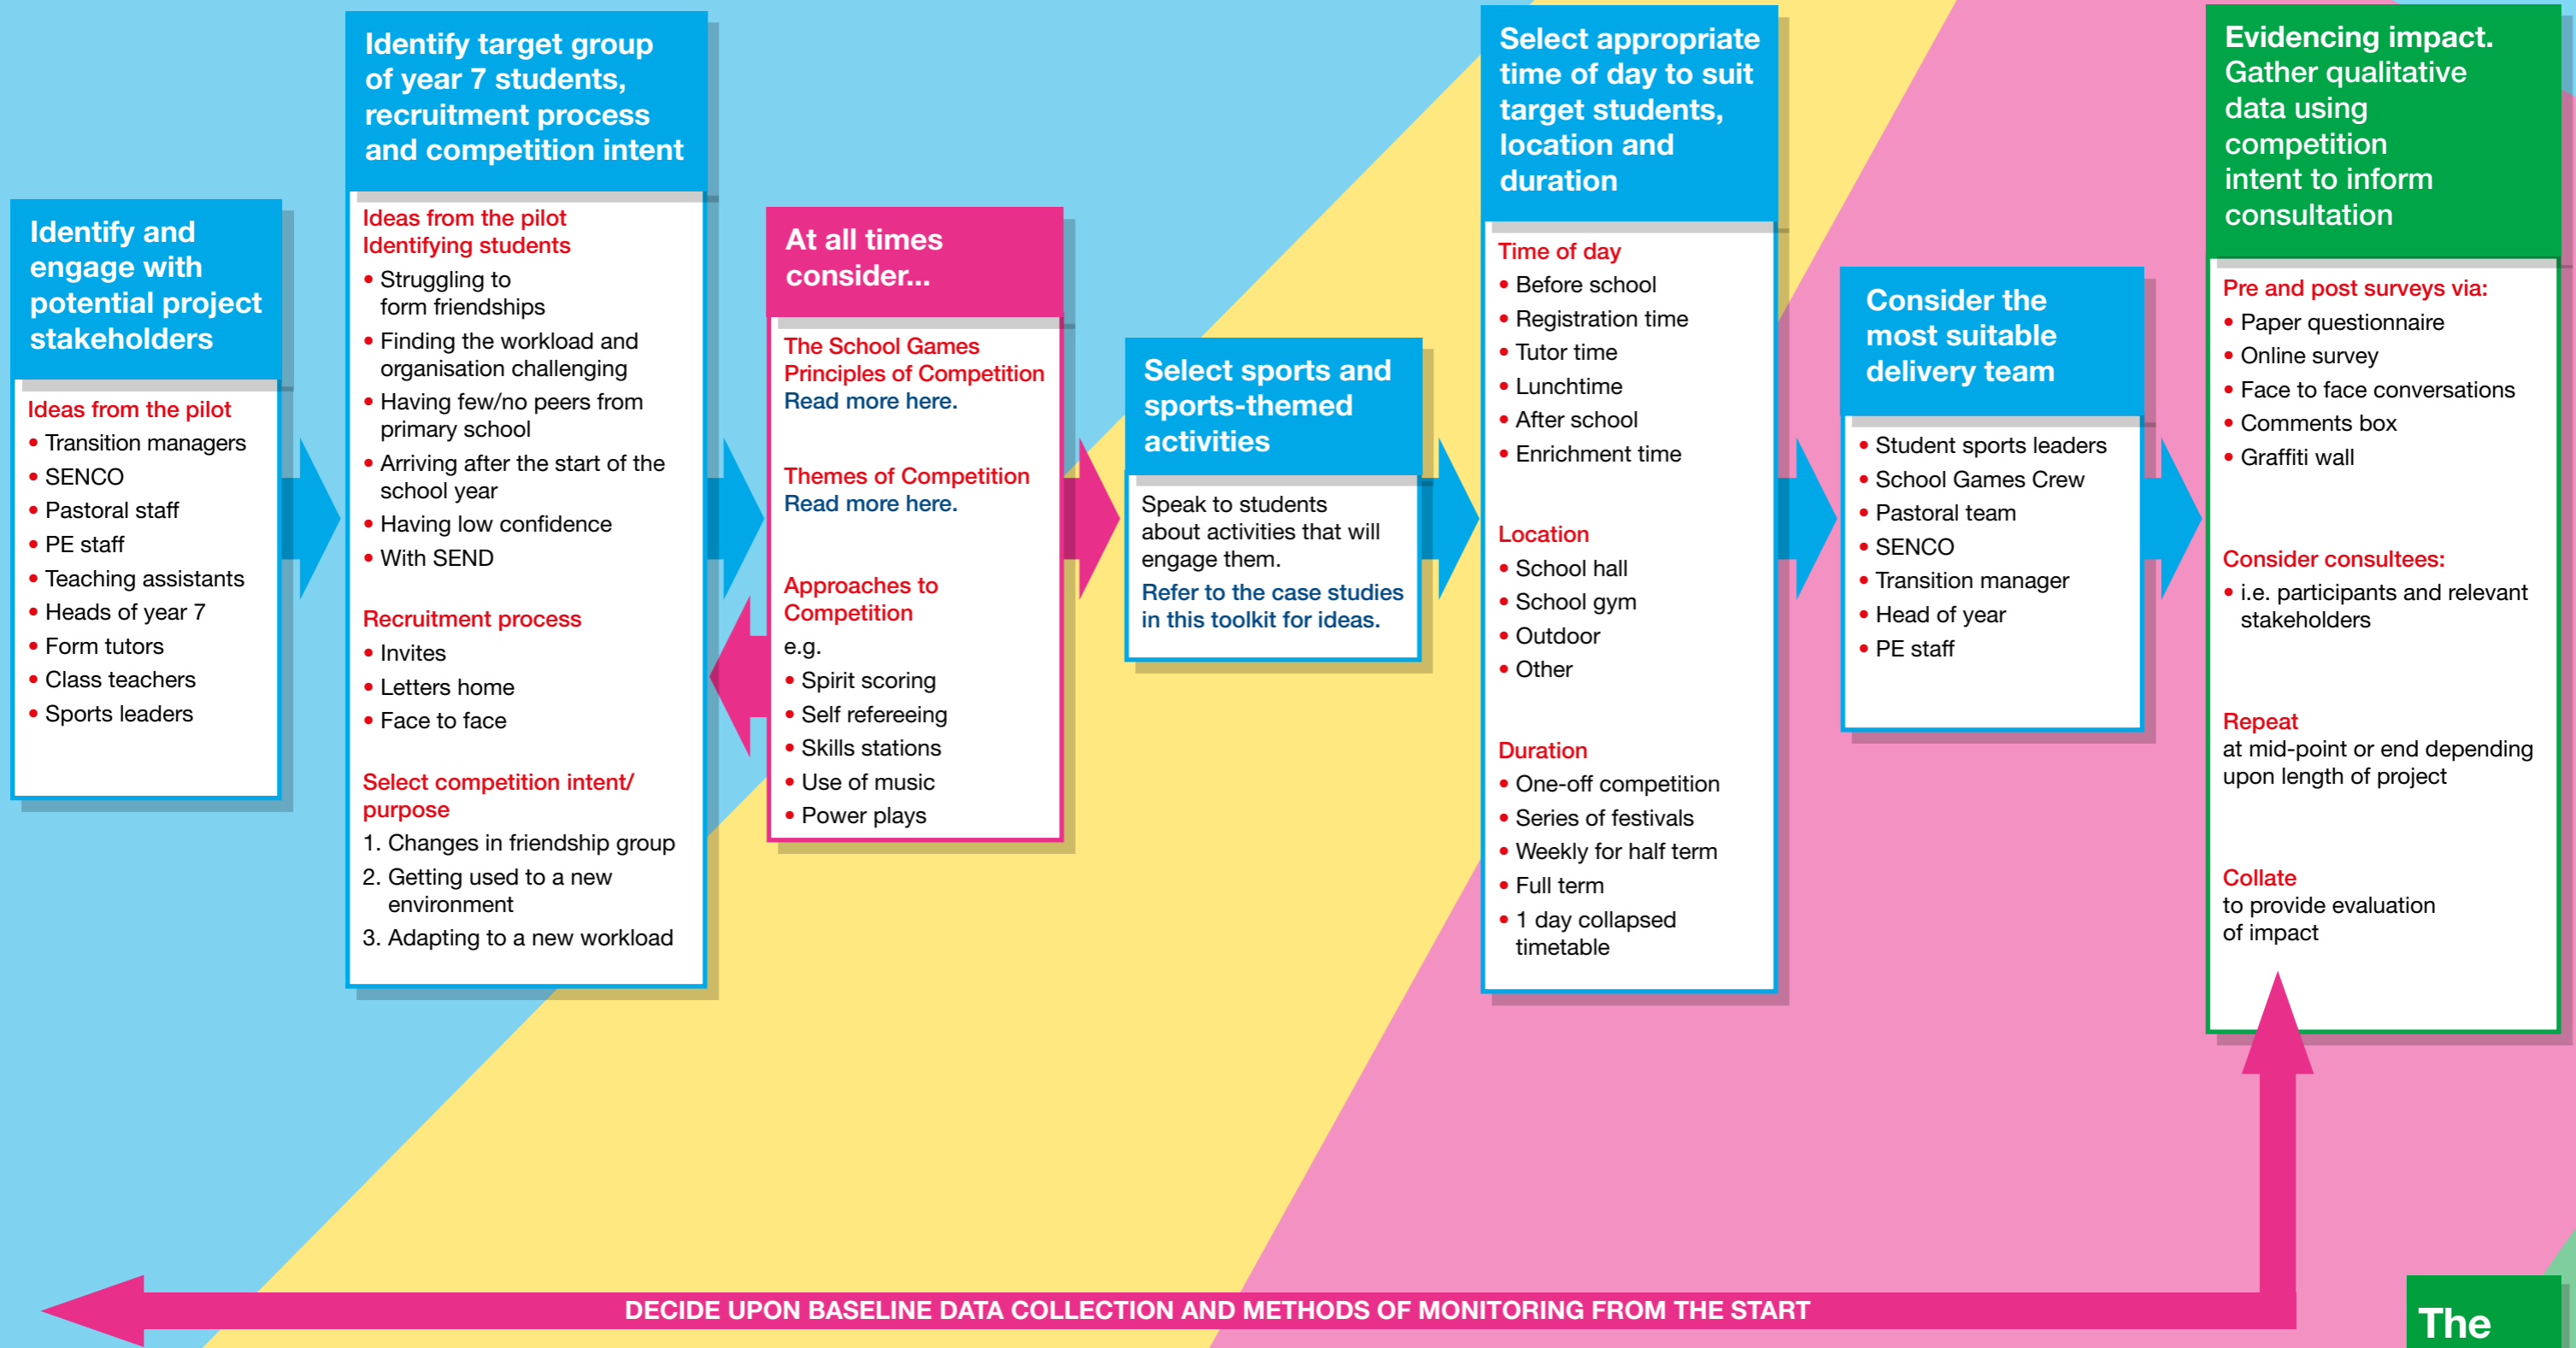

Print out a blank Planning Process template to support your own project planning

Print out a blank Planning Process template to support your own project planning

DECIDE UPON BASELINE DATA COLLECTION AND METHODS OF MONITORING FROM THE START